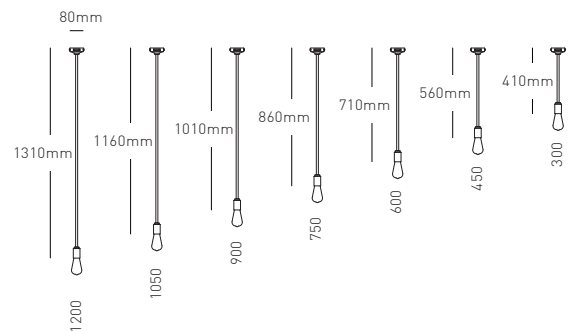

SUPPLIER OF FINE
LIGHTING PRODUCTS

UNITY & WINSTON PENDANT INFORMATION SHEET
GENERAL PRODUCT INFORMATION

Material	Solid Brass NB: DO NOT CLEAN WITH SOLVENTS
Finish	Brushed brass Gunmetal Grey
Pendant Lengths	Dimensions indicate the overall size of the lights (excl. bulb). The Winston Wall Sconces are only available in 300-600mm stem lengths. For Unity & Winston Pendants additional stem length extension can be added, please contact us for details.
Light Bulbs	The Unity & Winton lights are built with standard E27 lamp fittings which means one can select from our full range of light bulbs as the light bulbs are not included. Incandescent Bulbs: 240 V 40 W OR Energy Saver Bulbs: 220 - 250V 3 W & 7.7 W
Lead Time	Please allow 5-15 working days for the order to be completed and 1-3 working days for delivery. We will be in touch as soon as the order has been placed and payment received. <i>Please note: Prices are VAT inclusive and are subject to change without prior notice.</i>

Unity Retail Price (incl. VAT)

Unity & Winston
Dimensions

	BRASS	GUNMETAL
300	R 2,000	R 2,300
450	R 2,000	R 2,300
600	R 2,100	R 2,400
750	R 2,100	R 2,400
900	R 2,300	R 2,600
1050	R 2,300	R 2,600
1200	R 2,300	R 2,600
EXTENSION	ON REQUEST	ON REQUEST

Winston Retail Price (incl. VAT)

	BRASS	GUNMETAL
300	R 2,390	R 2,690
450	R 2,390	R 2,690
600	R 2,490	R 2,790
750	R 2,490	R 2,790
900	R 2,600	R 2,900
1050	R 2,600	R 2,900
1200	R 2,600	R 2,900
EXTENSION	ON REQUEST	ON REQUEST

Winston Retail Price (incl. VAT)

	BRASS	GUNMETAL
WINSTON WALL SCONCE 300	R 2,590	R 2,890
WINSTON WALL SCONCE 450	R 2,590	R 2,690
WINSTON WALL SCONCE 600	R 2,690	R 2,990