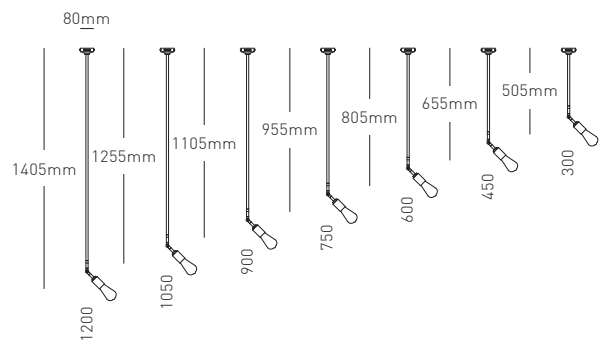

SUPPLIER OF FINE
LIGHTING PRODUCTS

UNITY & WINSTON PENDANT INFORMATION SHEET
GENERAL PRODUCT INFORMATION

Material	Solid Brass NB: DO NOT CLEAN WITH SOLVENTS
Finish	Brushed brass Gunmetal Grey
Pendant Lengths	Dimensions indicate the overall size of the lights (excl. bulb). The Winston Wall Sconces are only available in 300-600mm stem lengths. For Unity & Winston Pendants additional stem length extension can be added, please contact us for details.
Light Bulbs	The Unity & Winton lights are built with standard E27 lamp fittings which means one can select from our full range of light bulbs as the light bulbs are not included. Incandescent Bulbs: 240 V 40 W OR Energy Saver Bulbs: 220 - 250V 3 W & 7.7 W
Lead Time	Please allow 5-15 working days for the order to be completed and 1-3 working days for delivery. We will be in touch as soon as the order has been placed and payment received. <i>Please note: Prices are VAT inclusive and are subject to change without prior notice.</i>

Unity Retail Price (incl. VAT)

Unity & Winston
Dimensions

	BRASS	GUNMETAL
300	R 2,000	R 2,300
450	R 2,000	R 2,300
600	R 2,100	R 2,400
750	R 2,100	R 2,400
900	R 2,300	R 2,600
1050	R 2,300	R 2,600
1200	R 2,300	R 2,600
EXTENSION	ON REQUEST	ON REQUEST

Winston Retail Price (incl. VAT)

	BRASS	GUNMETAL
300	R 2,390	R 2,690
450	R 2,390	R 2,690
600	R 2,490	R 2,790
750	R 2,490	R 2,790
900	R 2,600	R 2,900
1050	R 2,600	R 2,900
1200	R 2,600	R 2,900
EXTENSION	ON REQUEST	ON REQUEST

Winston Retail Price (incl. VAT)

	BRASS	GUNMETAL
WINSTON WALL SCONCE 300	R 2,590	R 2,890
WINSTON WALL SCONCE 450	R 2,590	R 2,690
WINSTON WALL SCONCE 600	R 2,690	R 2,990