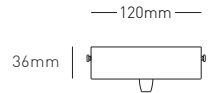

CEILING CUP CONFIGURATION

WWW.HOIPLOY.COM

SMALL CEILING CUP - METALLIC : BRASS

Material: Solid Brass
 Finish: Brushed Brass
 Variations: 1 - 3 holes
 Thumb Screws: Brass
 Cable Grips: Brass
 Also available in: Copper | Stainless Steel |
 Gunmetal Grey | Powder Coated Black/White

CC-S-BR-BR-3

CC-S-BR-BR-2

CC-S-BR-BR-1

LARGE CEILING CUP - METALLIC : BRASS

Material: Solid Brass
 Finishes: Brushed Brass
 Variations: 1 - 8 holes
 Thumb Screws: Brass
 Cable Grips: Brass
 Also available in: Copper | Stainless Steel |
 Gunmetal Grey | Powder Coated Black/White