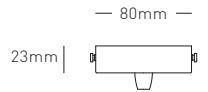

CEILING CUP CONFIGURATION

WWW.HOIPLOY.COM

SMALL CEILING CUP - METALLIC : BRASS

Material: Solid Brass
 Finish: Brushed Brass
 Variations: 1 - 3 holes
 Thumb Screws: Brass
 Cable Grips: Brass
 Also available in: Copper | Stainless Steel |
 Gunmetal Grey | Powder Coated Black/White

CC-S-BR-BR-3

CC-S-BR-BR-2

CC-S-BR-BR-1

LARGE CEILING CUP - METALLIC : BRASS

Material: Solid Brass
 Finishes: Brushed Brass
 Variations: 1 - 8 holes
 Thumb Screws: Brass
 Cable Grips: Brass
 Also available in: Copper | Stainless Steel |
 Gunmetal Grey | Powder Coated Black/White