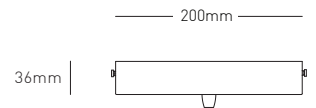

CC-S-BR-BR-3

CC-S-BR-BR-2

CC-S-BR-BR-1

LARGE CEILING CUP - METALLIC : BRASS

Material: Solid Brass
 Finishes: Brushed Brass
 Variations: 1 - 8 holes
 Thumb Screws: Brass
 Cable Grips: Brass
 Also available in: Copper | Stainless Steel |
 Gunmetal Grey | Powder Coated Black/White

CC-L-BR-BR-1

CC-L-BR-BR-2

CC-L-BR-BR-3

CC-L-BR-BR-4

CC-L-BR-BR-5

CC-L-BR-BR-6

CC-L-BR-BR-7

CC-L-BR-BR-8

EXTRA LARGE CEILING CUP - METALLIC : BRASS

Material: Solid Brass
 Finishes: Brass
 Variations: 1 - 12 holes
 Thumb Screws: Brass
 Cable Grips: Brass
 Also available in: Copper | Stainless Steel |
 Gunmetal Grey | Powder Coated Black/White